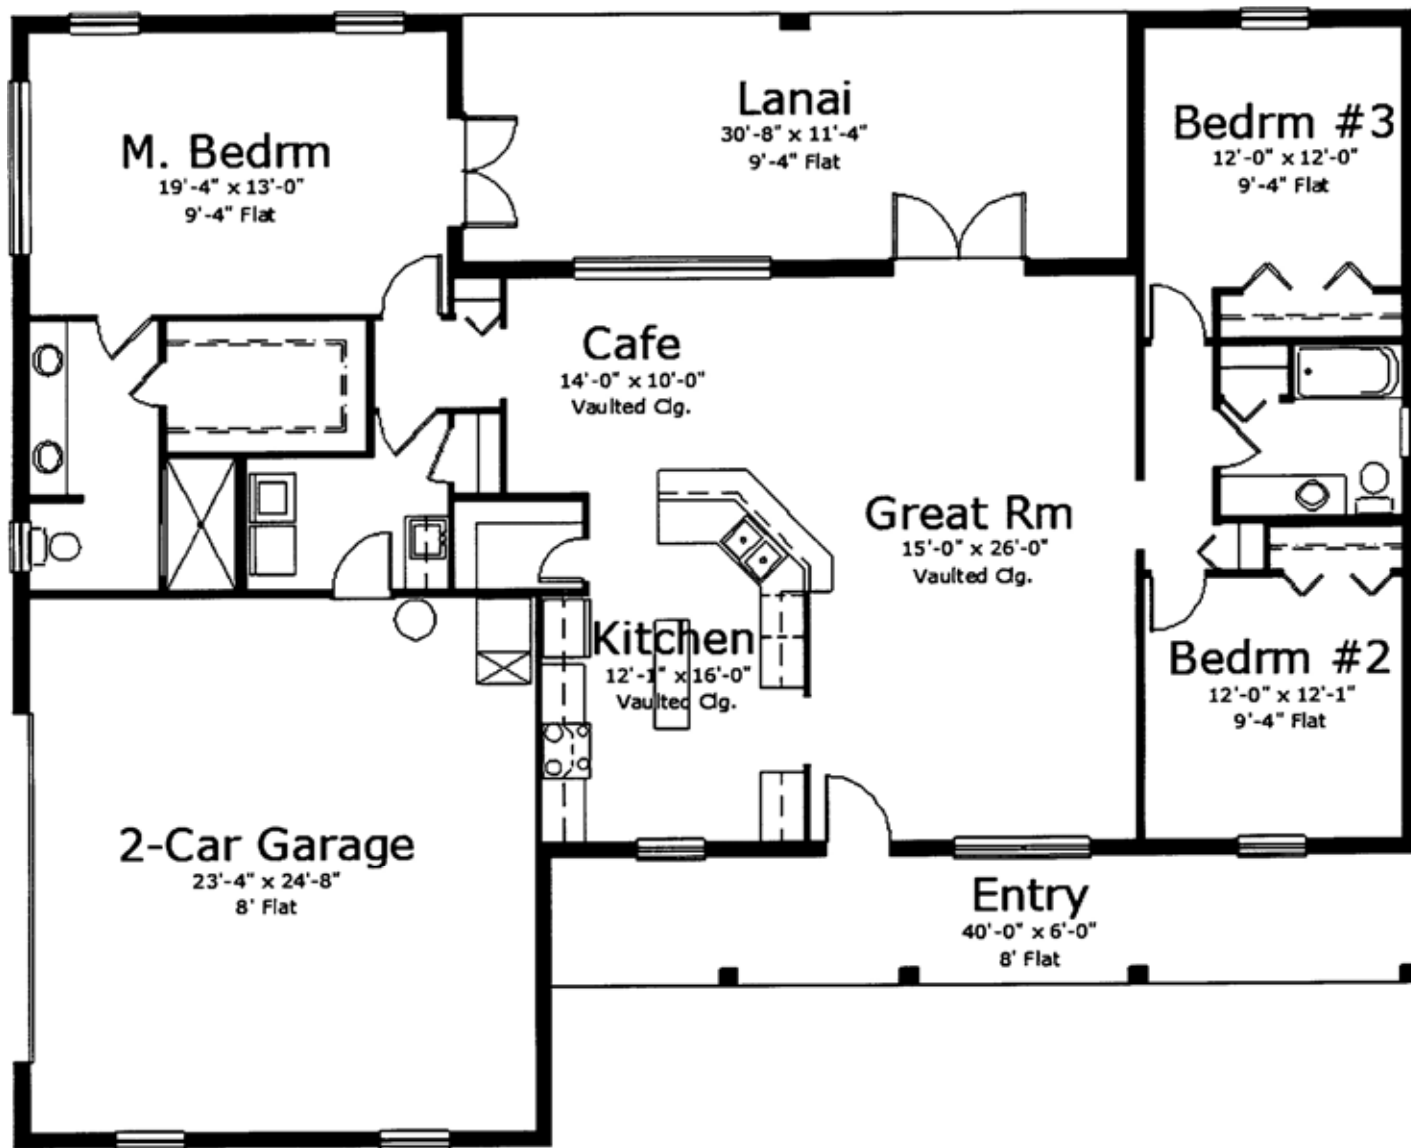

SOUTHERN DESIGNS

GENERAL CONTRACTING CORP.

The Cypress

Total Living Area:	1865 sq. ft.
Porches:	588 sq. ft.
Garage:	677 sq. ft.
Total Under Roof:	3130 sq. ft.

Cypress