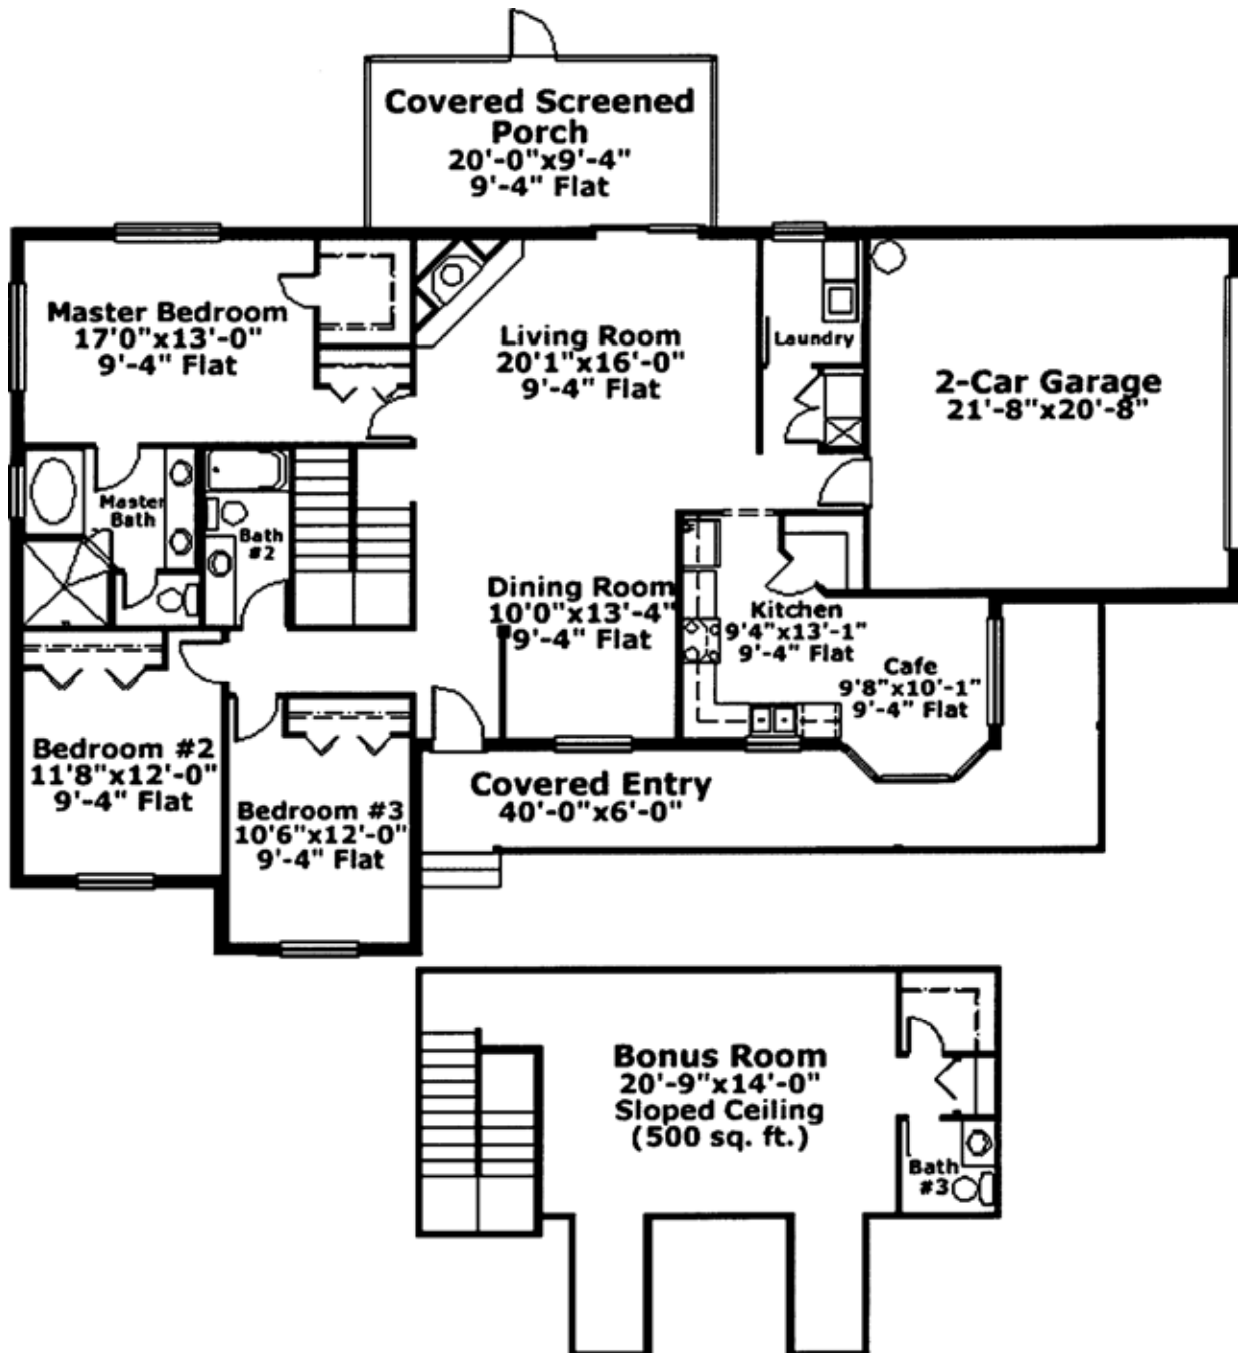

SOUTHERN DESIGNS

GENERAL CONTRACTING CORP.

Ibis

Total Living Area:	1866 sq. ft.
Porches:	481 sq. ft.
Garage:	477 sq. ft.
<i>Optional Bonus:</i>	500 sq. ft.
Total Living Area w/Bonus:	2366 sq. ft.
Total Under Roof w/Bonus:	3324 sq. ft.